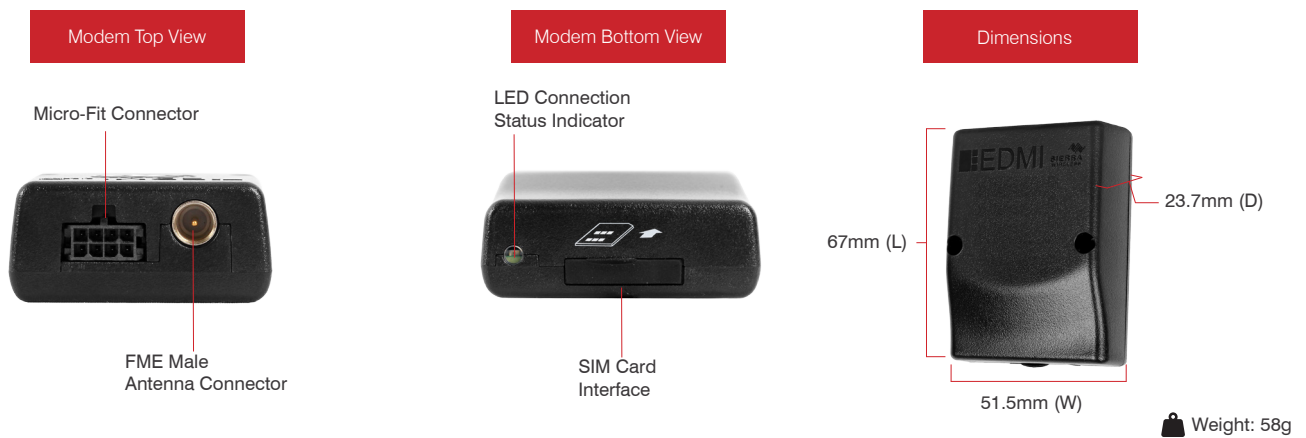

Specifications

Standards and Compliance

CE Certified

Suitable for sale in the European Economic Area

RCM Certified

Suitable for sale in Australia and New Zealand

RoHS Compliant

Restriction of Hazardous Substances directive compliant

Frequency Bands 2G/2.5G
Quadband GSM/GPRS/EDGE 850/900/1800/1900 MHz

Data Rates GPRS: 85.6 kbps UL / 107 kbps DL

RF Power (max.) Class 4 GSM 850 and E-GSM 900 (2W)
Class 1 DCS 1800 and PCS 1900 (1W)

Electrical Supply voltage: 4.75V to 32V DC
Power consumption (standby): 0.2W
Power consumption (typical): 2W (2G)

Antenna FME male connector

Interface Micro-Fit™ 8-pin data cable connector
LED status indicator
Mini SIM (2FF): 3V/1.8V
Embedded SIM capable module
Control via AT commands according to GSM 07.07 and 07.05

Module Sierra Wireless module: HL6528RD

Environmental Specified operating range: -30°C to +75°C
Storage range limit: -40°C to +80°C
Relative humidity: Up to 95% non-condensing for 10 days